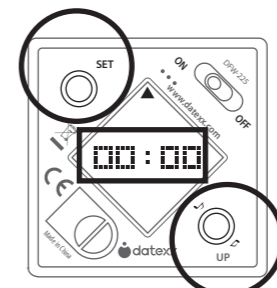

1st		Long beep	
2nd		Double beep	
3rd		Triple beep	

2. Press the "SET" button to set

Start and Stop the Time Cube

1. To start countdown, turn the cube so that the desired countdown time faces up

When the time is up

2. To stop the alarm, turn the cube so that the blank top faces up

Programmable Countdown Time

Set the Programmable Timer

1. Turn the control panel side facing up

2. Press & hold "SET" button for 2 Seconds

3. LCD display will begin to flash

4. Press the "UP" button

Note:

- Press once to increase the time 5 seconds at a time
- Press and hold to fast forward

5. Press the "SET" button to save programmed time

6. Turn the cube so that the blank top faces up