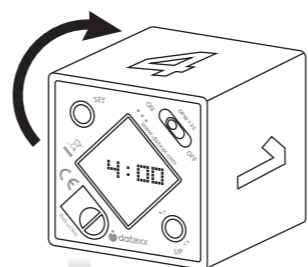

DFW-125

OPERATION

MANUAL

Before You Begin

Battery Installation:

1. Slide the battery cover to open

2. Insert one AAA battery, + side up

3. Close the battery cover

Let's Start

Power On:

Select Alarm Sound:

1. Press the "UP" button twice to enter alarm tone selection mode.

Then press the "UP" button again once, twice, or three times to select the type of alarm tone. Refer to the following chart for tone selection options:

1st		Long beep	
2nd		Double beep	
3rd		Triple beep	

2. Press the "SET" button to set

Start and Stop the Time Cube

1. To start countdown, turn the cube so that the desired countdown time faces up

When the time is up

2. To stop the alarm, turn the cube so that the blank top faces up

Programmable Countdown Time

Set the Programmable Timer

1. Turn the control panel side facing up

2. Press & hold "SET" button for 2 Seconds