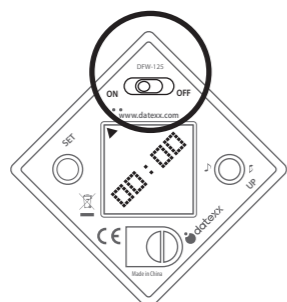

Let's Start

Power On: