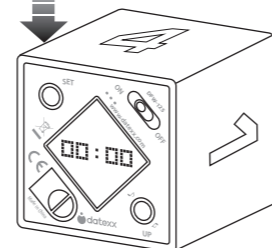

Let's Start

Power On:

Select Alarm Sound:

1. Press the "UP" button twice to enter alarm tone selection mode.

Then press the "UP" button again once, twice, or three times to select the type of alarm tone. Refer to the following chart for tone selection options:

1st		Long beep	
2nd		Double beep	
3rd		Triple beep	

2. Press the "SET" button to set

Start and Stop the Time Cube

1. To start countdown, turn the cube so that the desired countdown time faces up

When the time is up

2. To stop the alarm, turn the cube so that the blank top faces up

Programmable Countdown Time

Set the Programmable Timer

1. Turn the control panel side facing up

2. Press & hold "SET" button for 2 Seconds

3. LCD display will begin to flash

4. Press the "UP" button

Note:

- Press once to increase the time 5 seconds at a time
- Press and hold to fast forward

5. Press the "SET" button to save programmed time

6. Turn the cube so that the blank top faces up