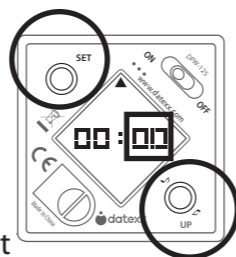

DFW-125

OPERATION

MANUAL

Before You Begin

Battery Installation:

1. Slide the battery cover to open

2. Insert one AAA battery, + side up

3. Close the battery cover

Let's Start

Power On:

Select Alarm Sound:

1. Press the "UP" button twice to enter alarm tone selection mode.

Then press the "UP" button again once, twice, or three times to select the type of alarm tone. Refer to the following chart for tone selection options:

1st		Long beep	
2nd		Double beep	
3rd		Triple beep	

2. Press the "SET" button to set

Start and Stop the Time Cube

1. To start countdown, turn the cube so that the desired countdown time faces up

When the time is up